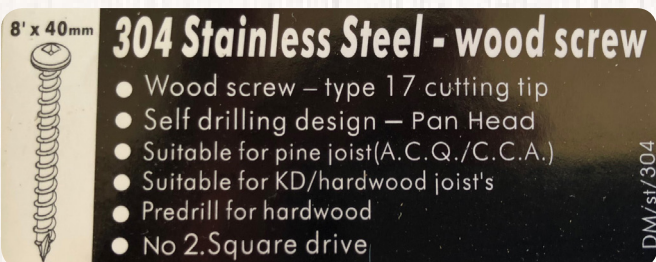

Deck-Max Kits

20 Kit - Coverage is approx. 20 Square metres based on board width of 100mm.

Includes:

- 420 Deck Clips
- 80 End Match clips (40 pairs)
- 420 Screws
- 4 x 300ml cartridges Adhesive
- 1 x Combo Pack - drill bit & sq. drive
- 30 Butt Joiners

5 Kit - Coverage is approx. 5 Square metres based on board width of 100mm.

Includes:

- 100 Deck Clips
- 20 End Match clips (10 pairs)
- 110 Screws
- 1 x 300ml cartridges Adhesive
- 1 x Combo Pack - drill bit & sq. drive
- 15 Butt Joiners

What's included in these kits

Pro Decking - Pre Grooved both sides - No more nails or screws in the surface of your deck. You can choose 3mm or 5mm gap.

End Match - pre grooved both ends of the decking board & Undercut. Reduces waste by 70%